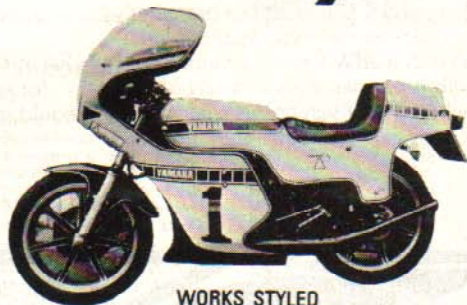

# F.L.F.

WORKS STYLED  
SUZUKI X7

## Flow Line Fabrications

Race replica customising kits available **NOW** from your dealer.

All kits come in works colours as standard but other colours are available on order.

WORKS STYLED  
YAMAHA RD 250/400