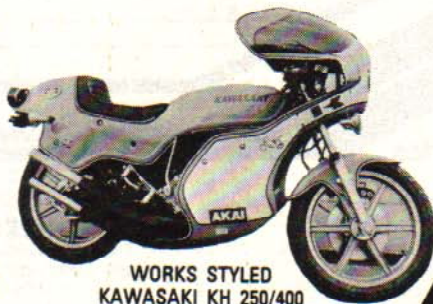

WORKS STYLED
KAWASAKI KH 250/400

See your dealer now and ask him about F.L.F. the No 1 in race replica customising or ring or write to us and we will send further details

For a prompt reply send a s.a.e.

F.L.F. PRODUCTS
Rawmarsh Road
Rotherham
South Yorks S60 LRX
Tel Rotherham 74422